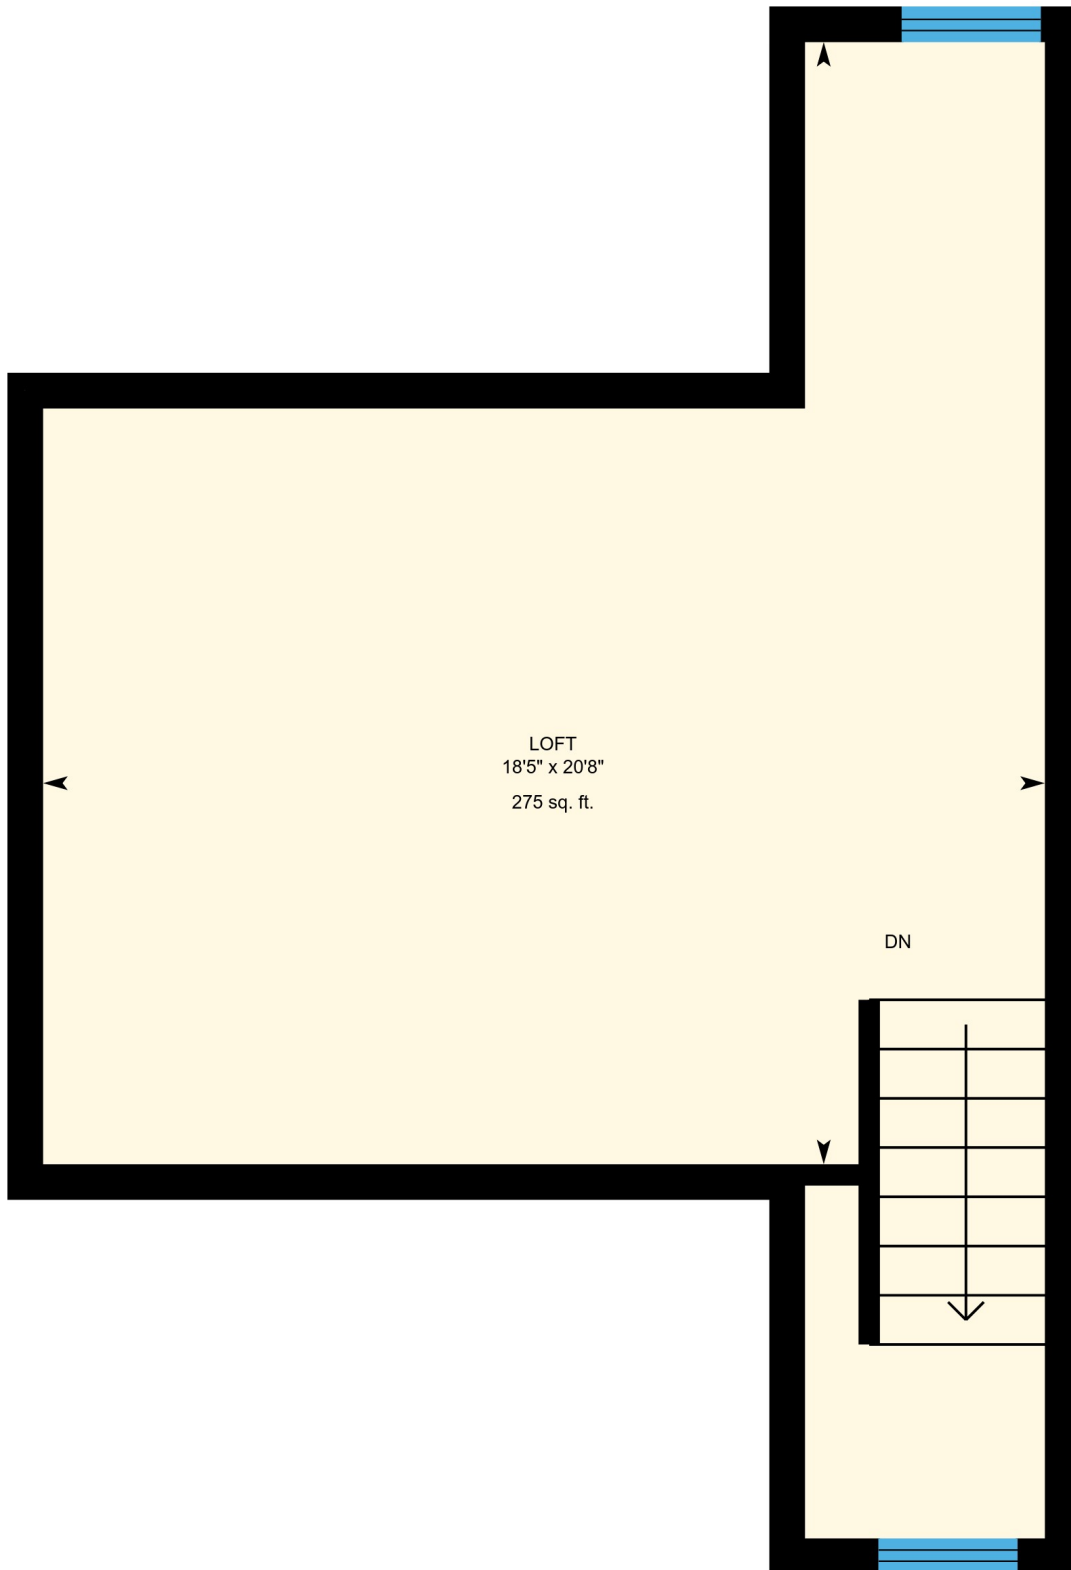

# Unit 302 85 Dyrgas Gate, Canmore, AB

**Ground Floor** Total Exterior Area 227 sq. ft.  
Total Interior Area 188 sq. ft.

PREPARED: Oct, 2017

# Unit 302 85 Dyrgas Gate, Canmore, AB

**Main Floor** Total Exterior Area 643 sq. ft.  
Total Interior Area 574 sq. ft.

0 3 6 ft

PREPARED: Oct, 2017

# Unit 302 85 Dyrgas Gate, Canmore, AB

**2nd Floor** Total Exterior Area 633 sq. ft.  
Total Interior Area 565 sq. ft.

PREPARED: Oct, 2017

# Unit 302 85 Dyrgas Gate, Canmore, AB

**3rd Floor** Total Exterior Area 378 sq. ft.  
Total Interior Area 316 sq. ft.

PREPARED: Oct, 2017