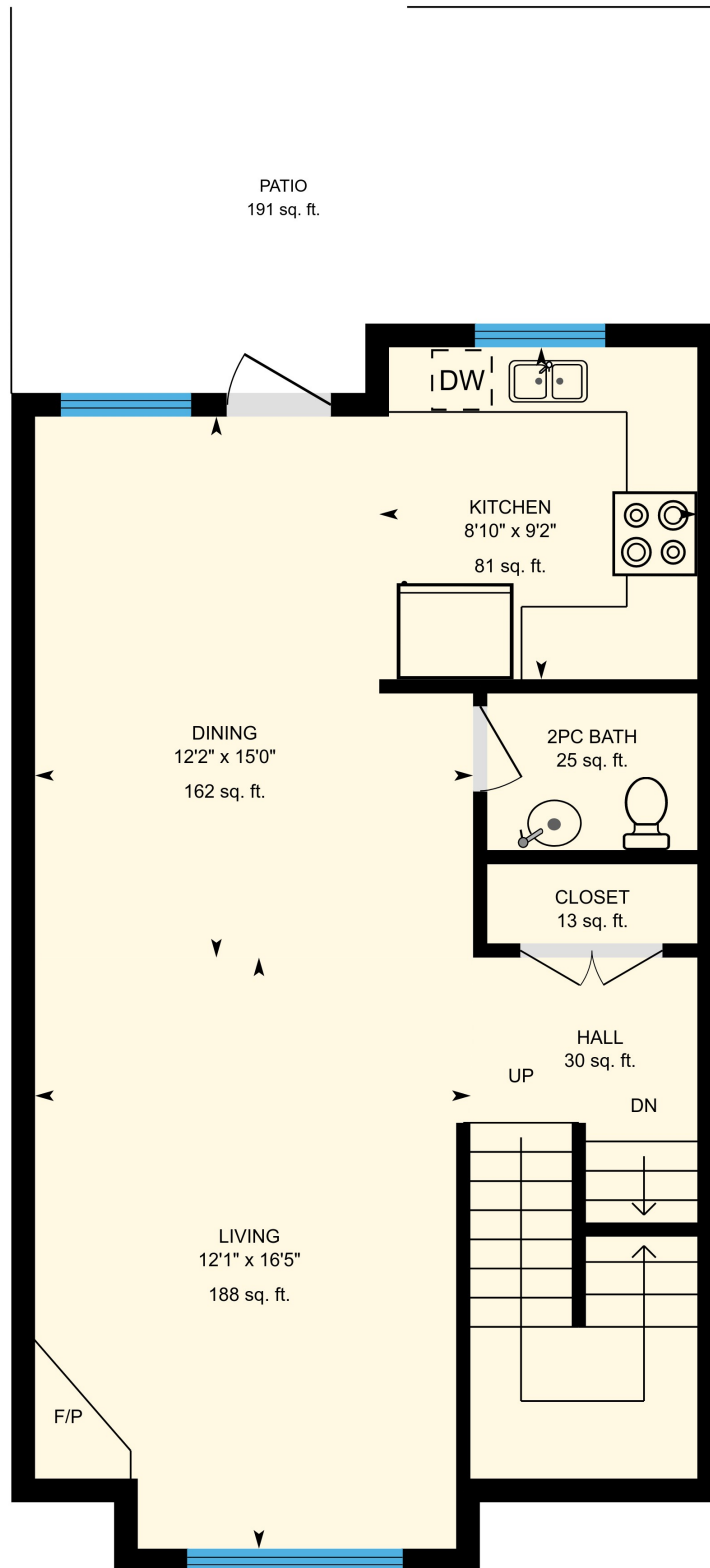

# Unit 302 85 Dyrgas Gate, Canmore, AB

**Ground Floor** Total Exterior Area 227 sq. ft.  
Total Interior Area 188 sq. ft.

PREPARED: Oct, 2017

# Unit 302 85 Dyrgas Gate, Canmore, AB

**Main Floor** Total Exterior Area 643 sq. ft.  
Total Interior Area 574 sq. ft.

0 3 6 ft

PREPARED: Oct, 2017

# Unit 302 85 Dyrgas Gate, Canmore, AB

**2nd Floor** Total Exterior Area 633 sq. ft.  
Total Interior Area 565 sq. ft.

PREPARED: Oct, 2017

# Unit 302 85 Dyrgas Gate, Canmore, AB

**3rd Floor** Total Exterior Area 378 sq. ft.  
Total Interior Area 316 sq. ft.

PREPARED: Oct, 2017