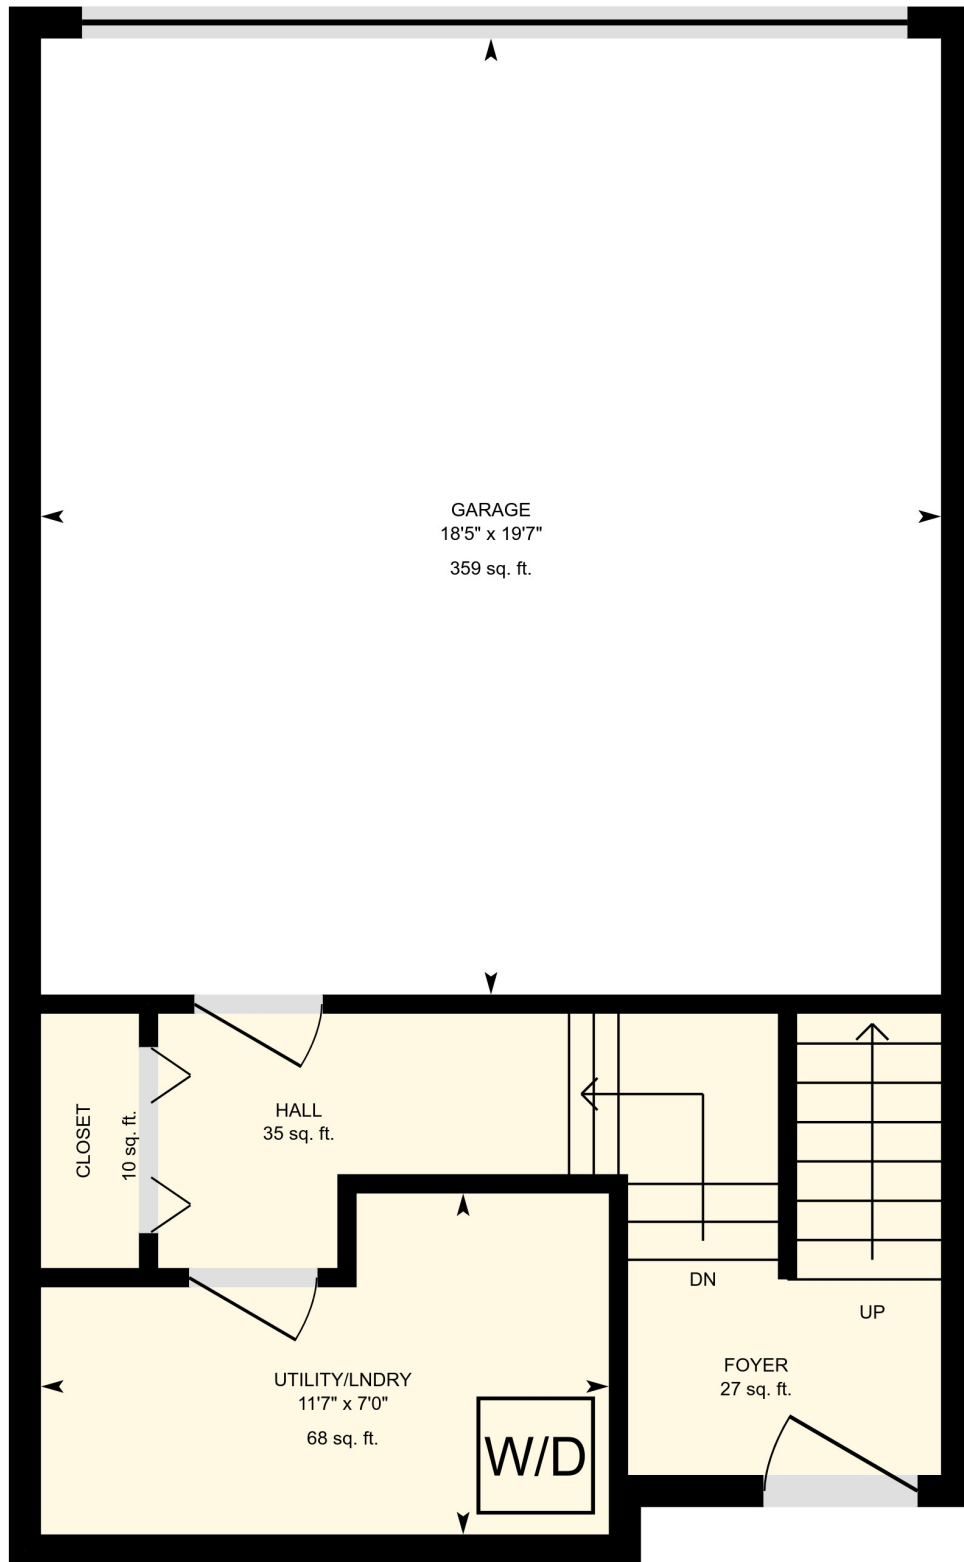

# Unit 302 85 Dyrgas Gate, Canmore, AB

**Ground Floor** Total Exterior Area 227 sq. ft.  
Total Interior Area 188 sq. ft.

PREPARED: Oct, 2017

# Unit 302 85 Dyrgas Gate, Canmore, AB

**Main Floor** Total Exterior Area 643 sq. ft.  
Total Interior Area 574 sq. ft.

0 3 6 ft

PREPARED: Oct, 2017