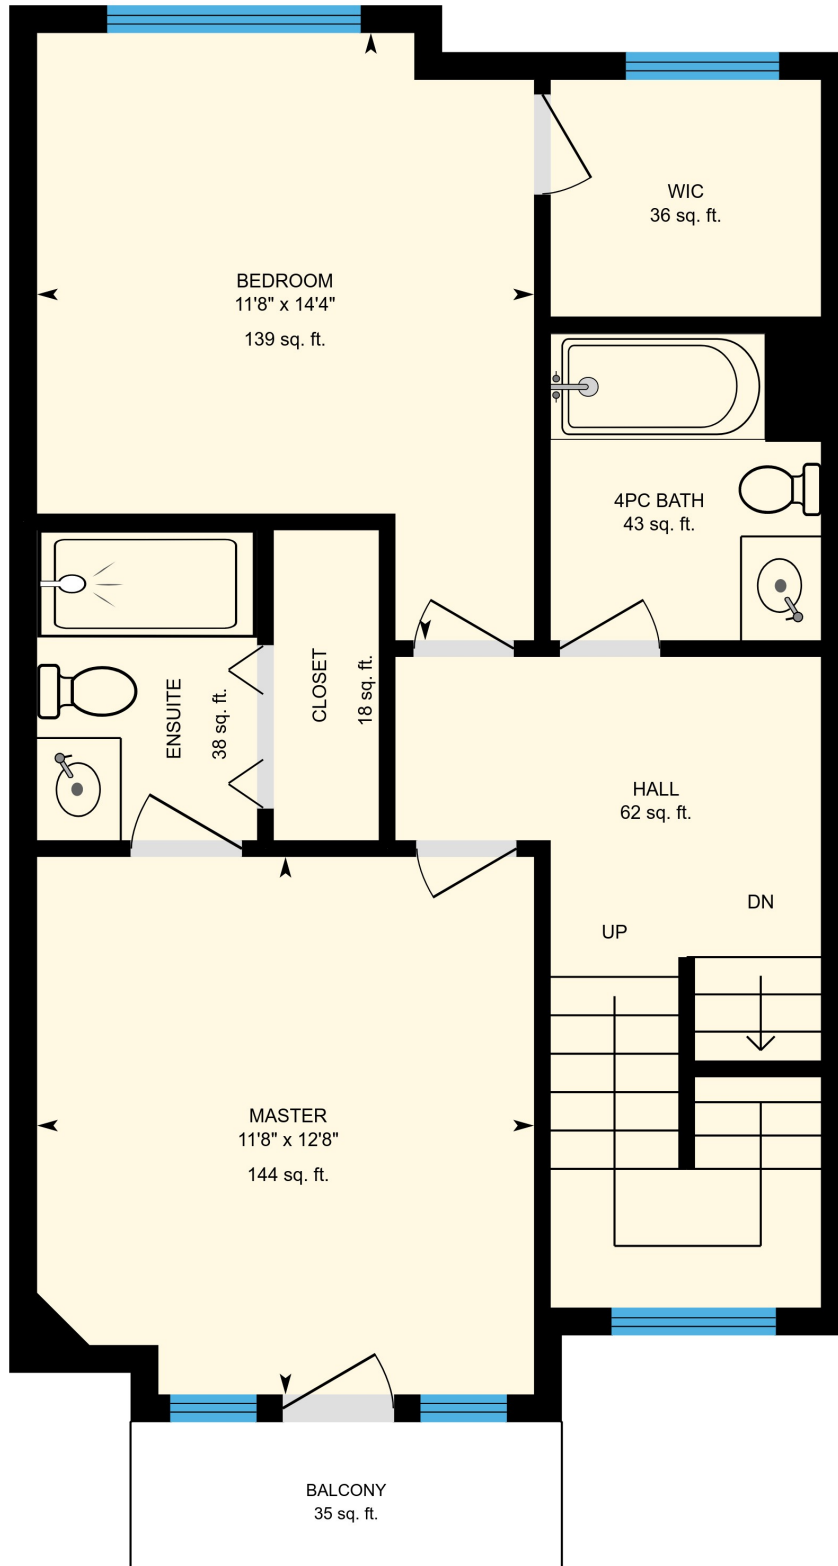

# Unit 302 85 Dyrgas Gate, Canmore, AB

**Ground Floor** Total Exterior Area 227 sq. ft.  
Total Interior Area 188 sq. ft.

PREPARED: Oct, 2017

# Unit 302 85 Dyrgas Gate, Canmore, AB

**Main Floor** Total Exterior Area 643 sq. ft.  
Total Interior Area 574 sq. ft.

0 3 6 ft

PREPARED: Oct, 2017

# Unit 302 85 Dyrgas Gate, Canmore, AB

**2nd Floor** Total Exterior Area 633 sq. ft.  
Total Interior Area 565 sq. ft.

PREPARED: Oct, 2017

# Unit 302 85 Dyrgas Gate, Canmore, AB

**3rd Floor** Total Exterior Area 378 sq. ft.  
Total Interior Area 316 sq. ft.

PREPARED: Oct, 2017